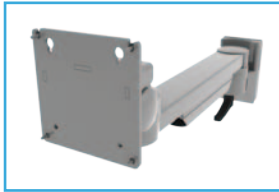

• Joints:

The number of joints determines the degrees of freedom of movement:

- Single joint
- Double joint
- Triple joint

• Optional height adjustment:

- The gas spring-assisted arm raises and lowers the monitor by up to 350 mm

• Load capacity:

- 3 to 18 kg

• Keyboard support:

- 8 models available, with or without mouse support

• Laptop support

STERIS QUALITY

• Freedom of movement:

- The monitor can be tilted sideways by 80° and up and down by 15°
- Certain models are also depth-adjustable

• Ergonomics:

- Quick mounting
- Cable management system
- Left/right sliding mouse support

• Design :

- Soft colours
- Sleek finishes
- Blends in seamlessly with surgical suites

• Examples

TECHNICAL SPECIFICATIONS

Double joint monitor holder
Ref: MON 3111

Sliding monitor holder
Ref: MON 3133

Monitor holder for Philips monitors
Ref: MON 3144

Monitor holder dual hinged joints +
keyboard support with mouse
Ref: MON 3163