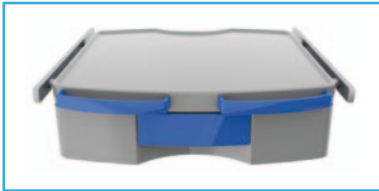

• Design :

- The slight inward curve along the edges prevents objects from falling and ensures easy and thorough cleaning
- The soft, restrained colours blend in seamlessly with hospital environments

• Examples

Compact shelf with rails and handles
Ref : SHE S15

Compact shelf with mouse support
and handles
Ref : SHE S23

Compact shelf with one drawer,
rails and handles
Ref : SHE S35

Compact shelf with two drawers,
rails and handles
Ref : SHE S45