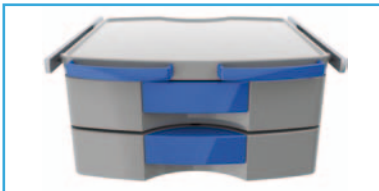

• Design :

- The slight inward curve along the edges prevents objects from falling and ensures easy and thorough cleaning
- The soft, restrained colours blend in seamlessly with hospital environments

• Examples

Compact shelf with rails and handles
Ref : SHE S15

Compact shelf with mouse support
and handles
Ref : SHE S23

Compact shelf with one drawer,
rails and handles
Ref : SHE S35

Compact shelf with two drawers,
rails and handles
Ref : SHE S45